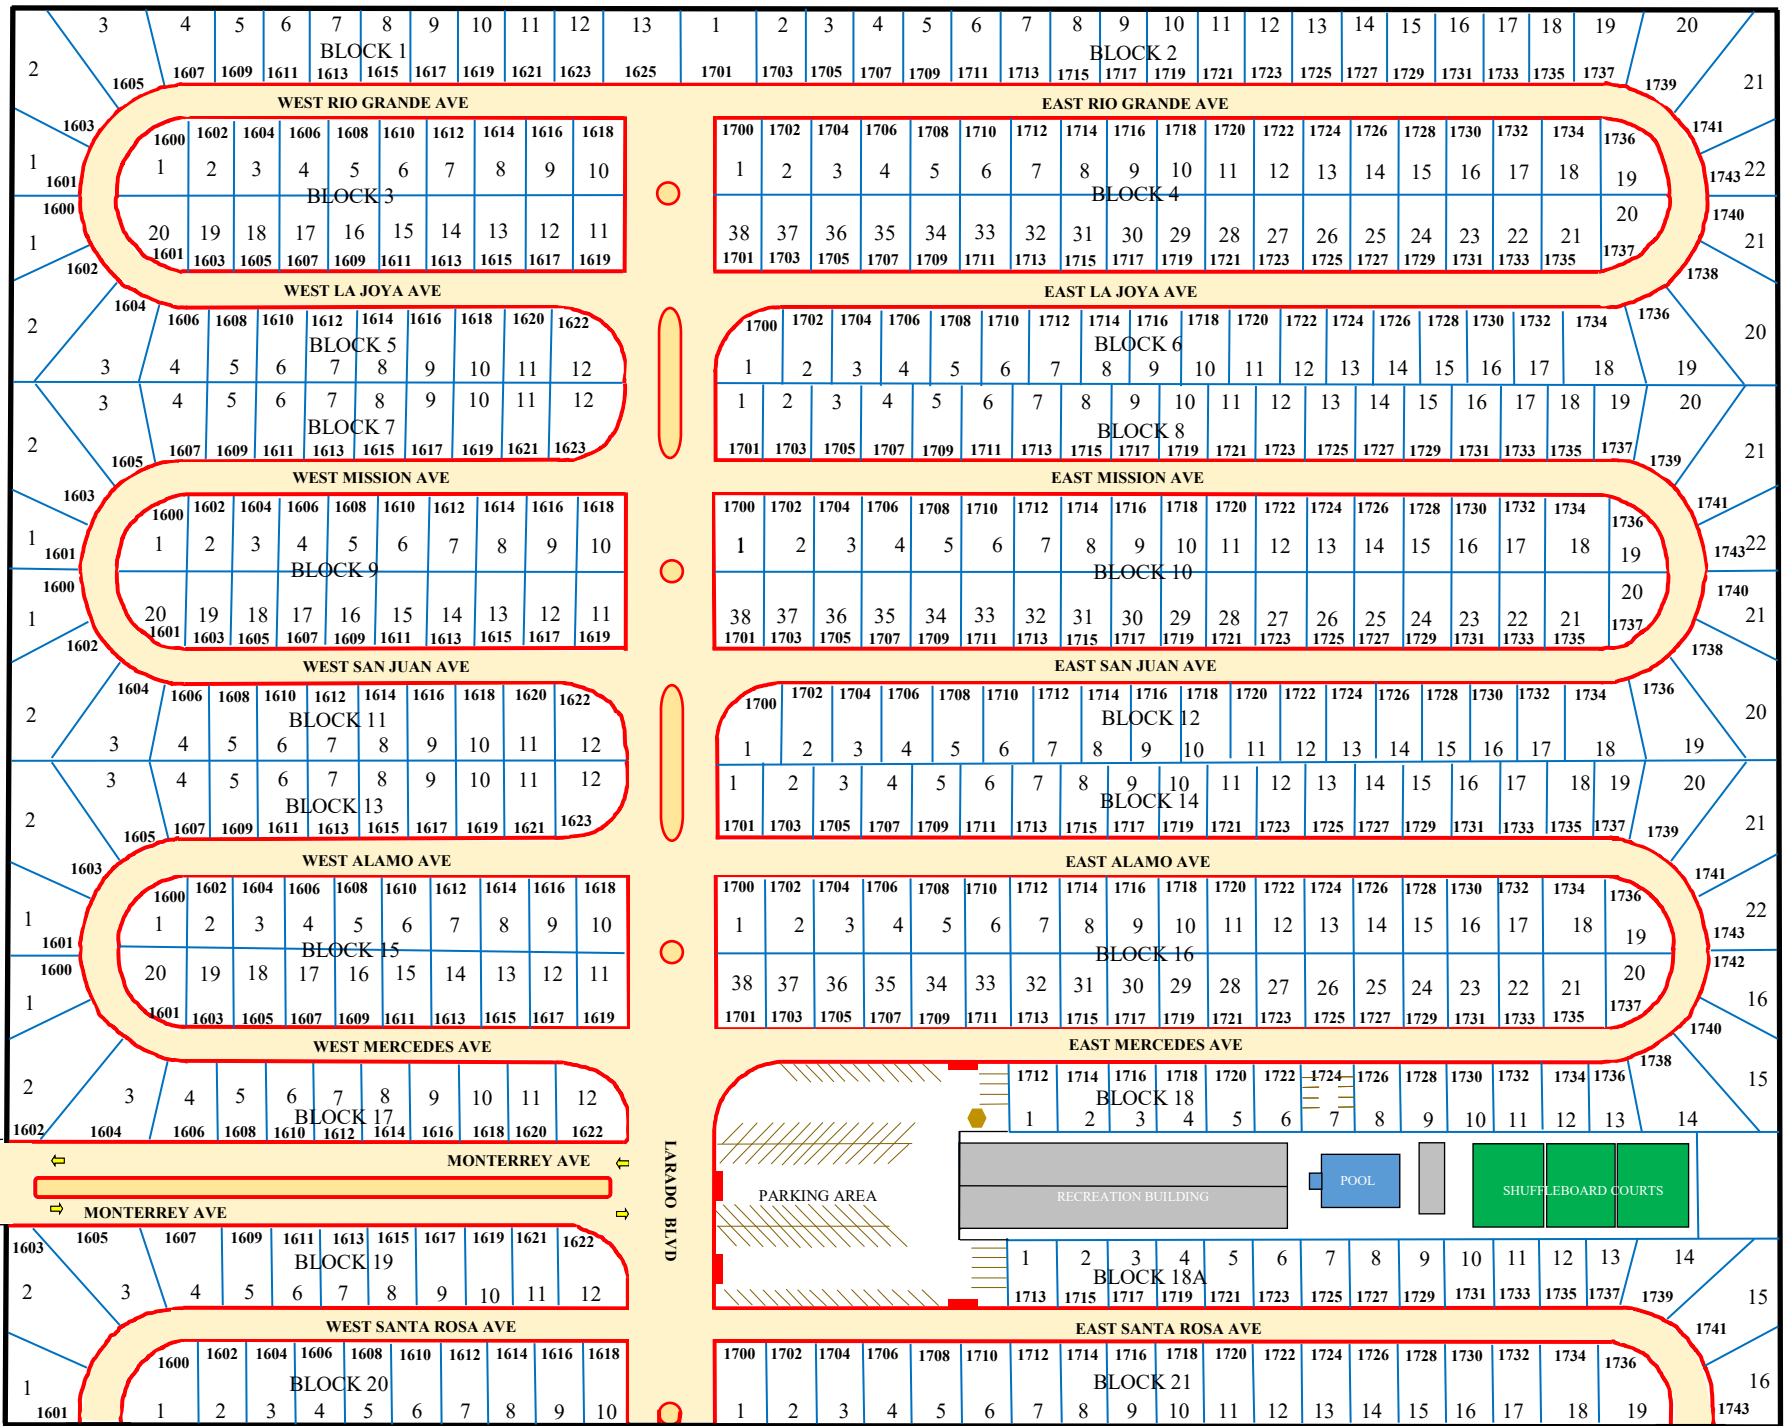

SOUTH STEWART RD

FIESTA VILLAGE
 205 S STEWART RD MISSION, TX 78572

Park Map
 Block Lot Address
 DEH 08.21.2016

9/9/2016